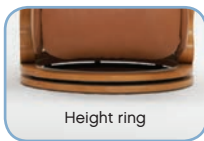

MOS 04/18A

Perfect for relaxing, this Mosel integrated recliner chair is finished in luxurious leather with a choice of wood frame colors. Deep seated cushioning supports the body, an individual adjustable headrest and back support allows the chair to be reclined to the most comfortable angle.

Recliner

W: 30 x D: 36 x H: 43 inches

All dimensions are approx.

Various colors - see wood samples

Height ring

EuroLink - exclusive distributor in N. America and Mexico
*For more information please contact info@eurolinklp.com