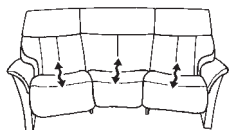

Chester sofas - 8516

Power option available*

Sensor Touch Technology**

5 Year Guarantee

- Wide choice of quality leather, fabric and colors
- Individually adjustable headrests on recliner sofa
- Choice of wood color shades
- Chester recliner chair available - see separate card
- *Upgrade your large love seat from manual to power - Power version is supplied with a mains connection and battery pack
- **Sensor Touch Technology helps detect objects below footrest Available as standard with power version on large love seat

CHE 04/18A

The Chester sofas are finished in luxurious leather, colored wooden feet, deep seated cushioning, individual adjustable headrests

Curved sofa with 3 recliner actions

W: 85 x D: 40 x H: 43 inches

Large love seat with 2 manual recliner actions Also available with electric motor

W: 68 x D: 36 x H: 43 inches

All dimensions are approx.

EuroLink - exclusive distributor in N. America and Mexico
*For more information please contact info@eurolinklp.com